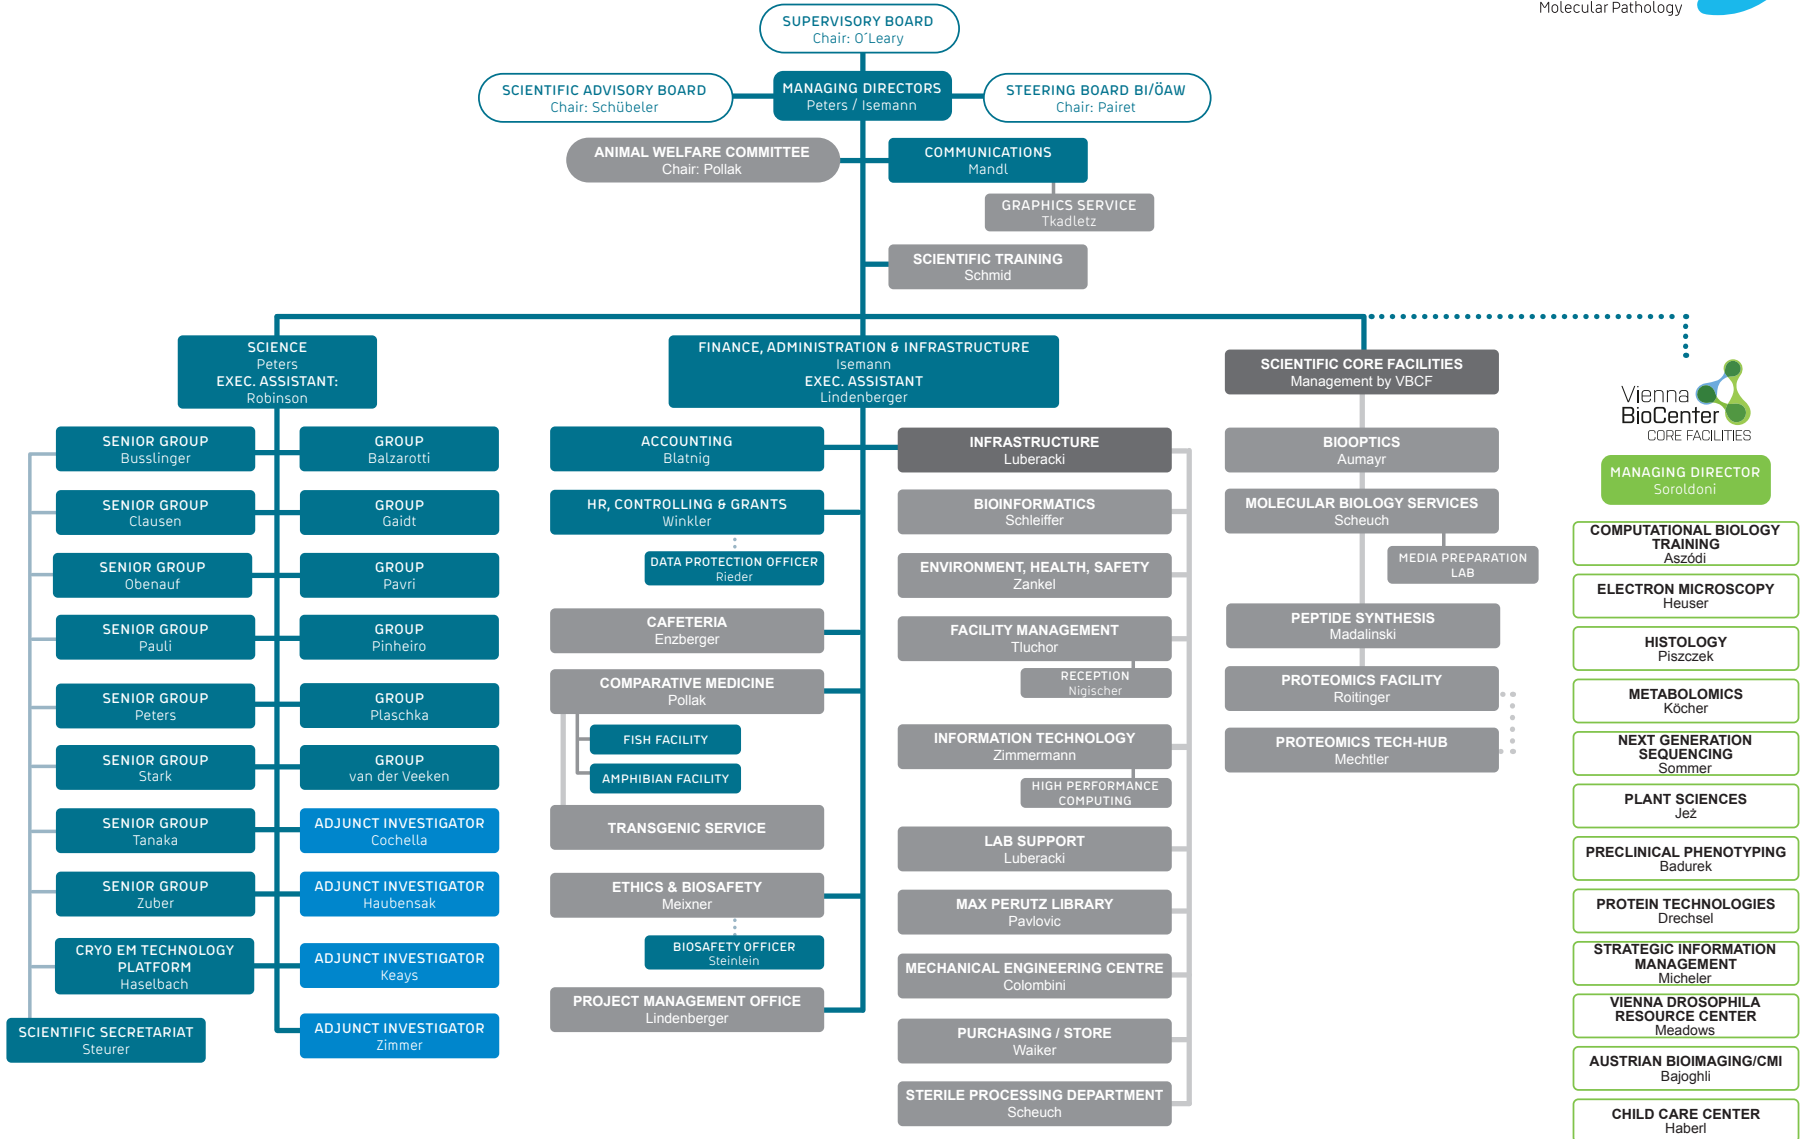

ORGANIGRAM

Note: The departments depicted in blue are IMP only departments. The departments depicted in grey are shared between GMI, IMBA and IMP. The departments depicted with a green border are shared with the entire VBC campus.