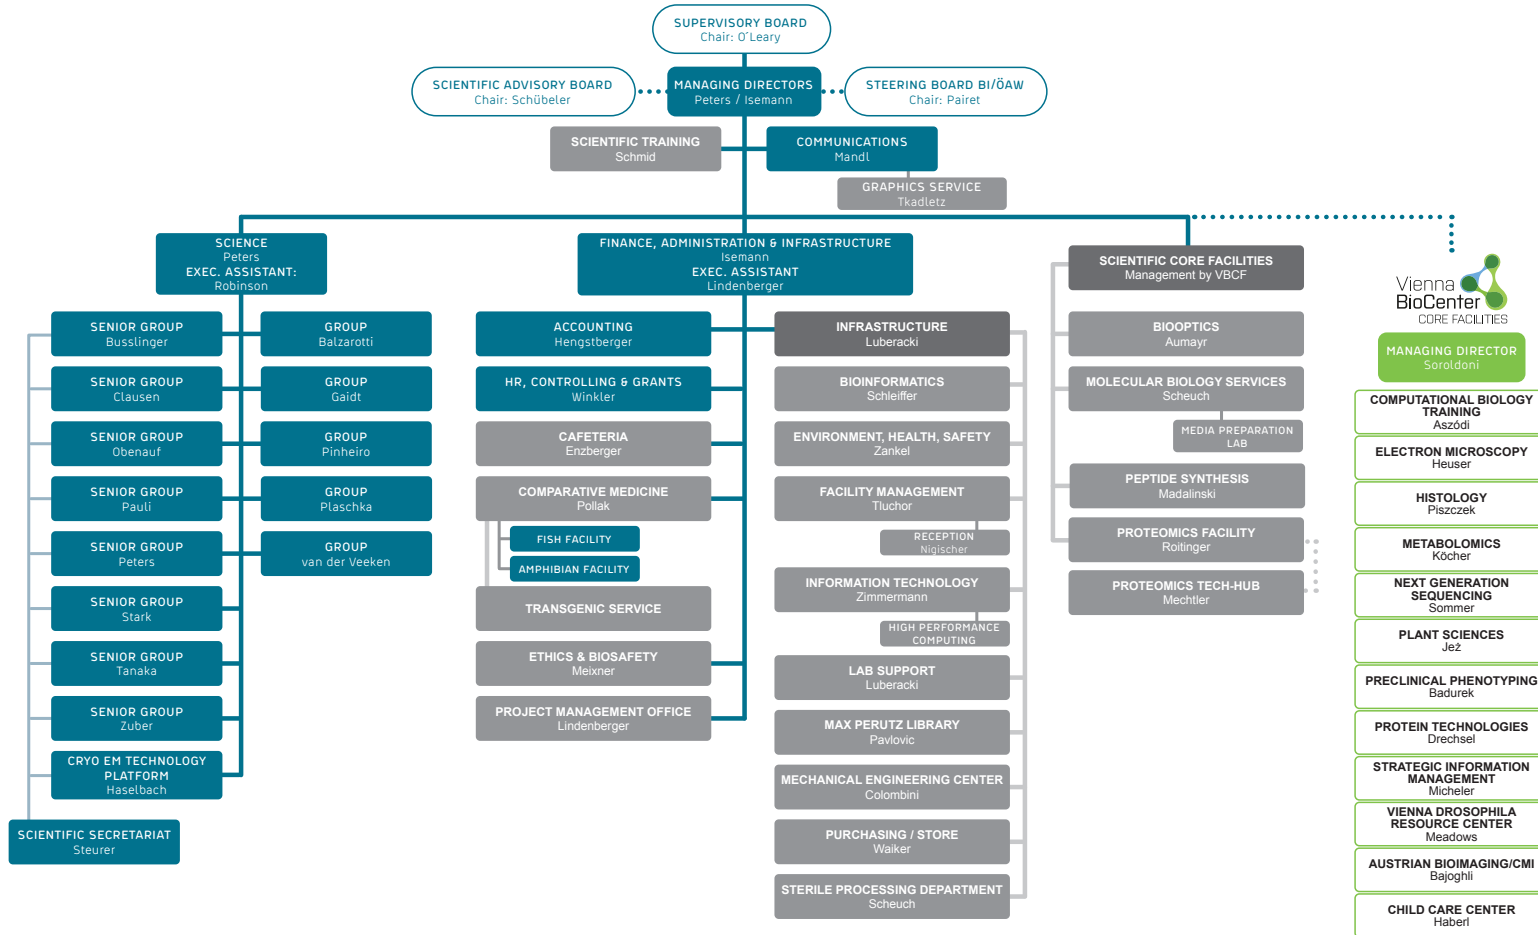

ORGANIGRAM

Note: The departments depicted in blue are IMP only departments. The departments depicted in grey are shared between GMI, IMBA and IMP. The departments depicted with a green border are shared with the entire VBC campus.