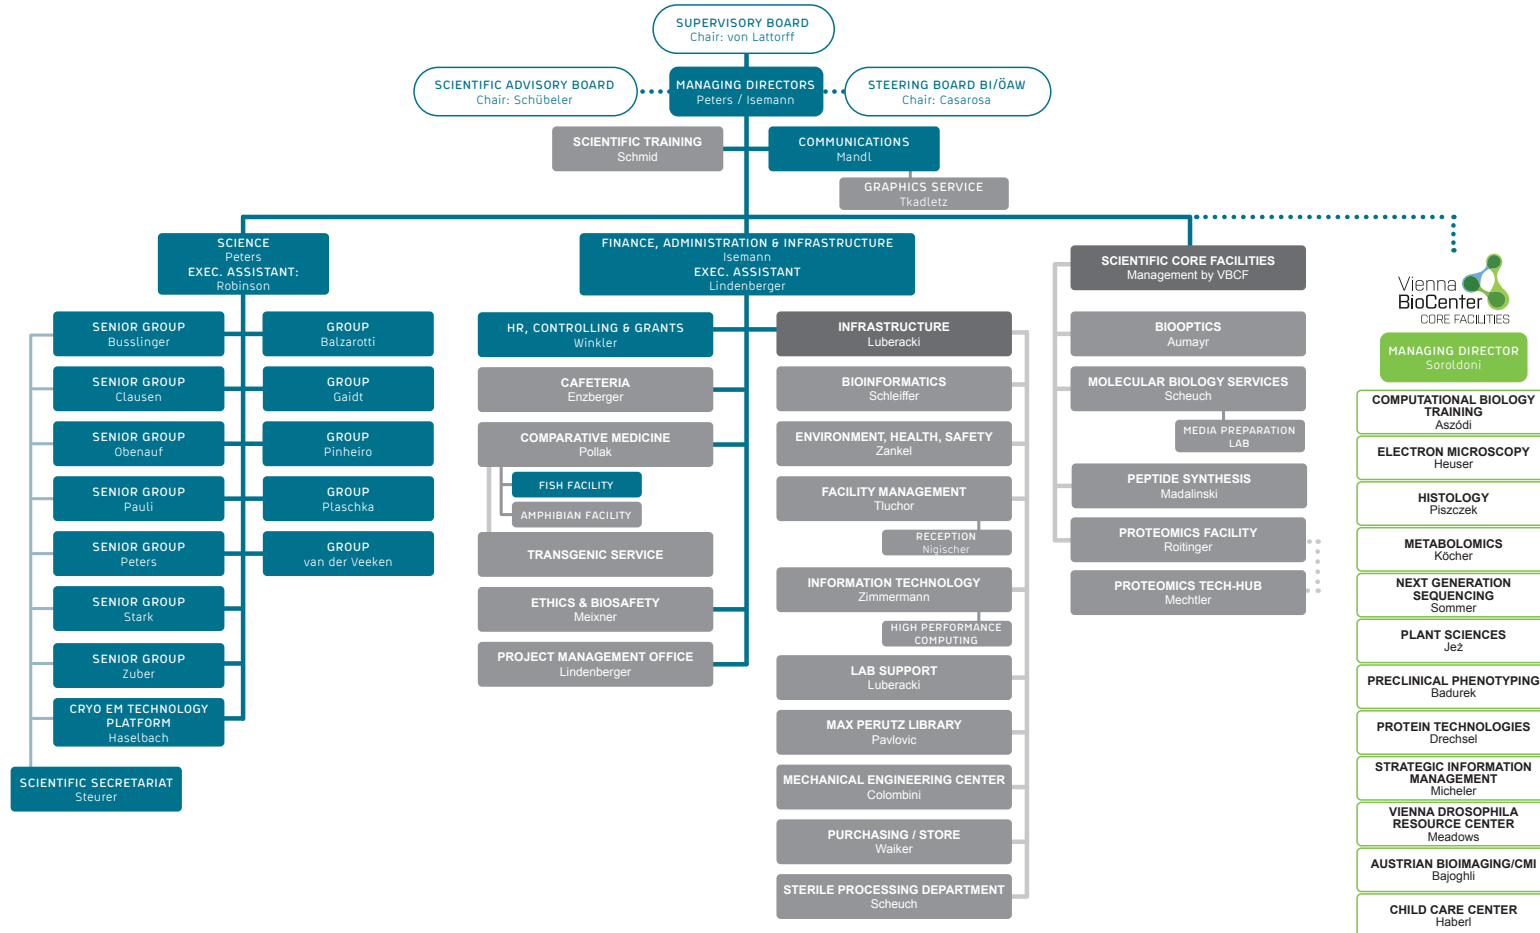

ORGANIGRAM

Note: The departments depicted in blue are IMP only departments. The departments depicted in grey are shared between GMI, IMBA and IMP. The departments depicted with a green border are shared with the entire VBC campus.