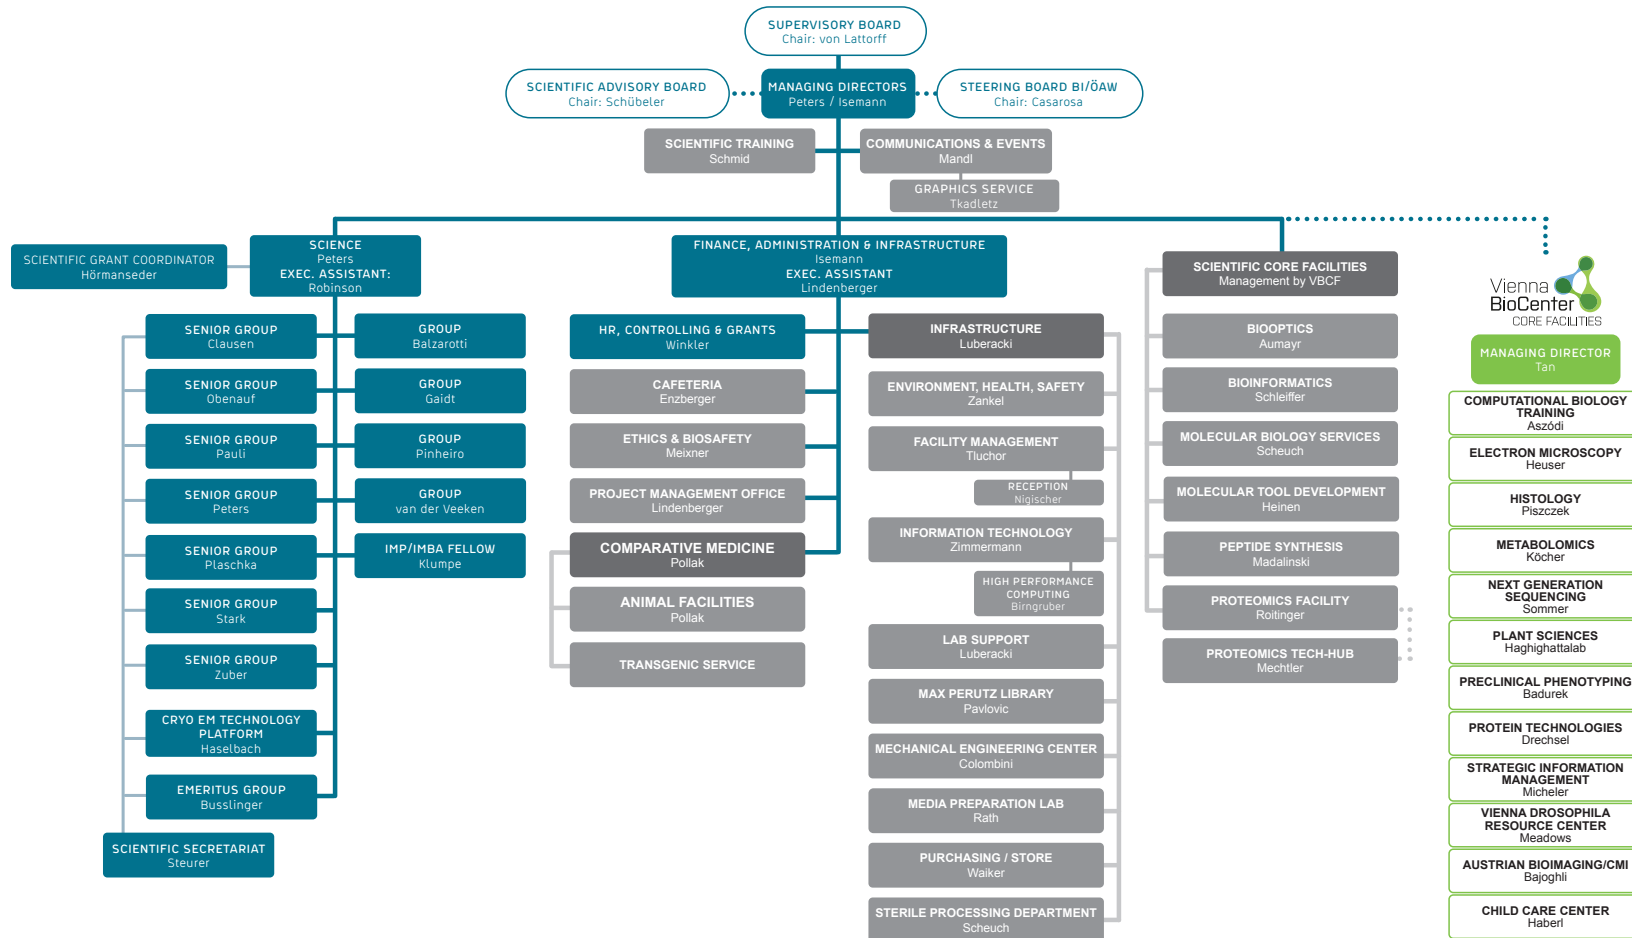

# ORGANIGRAM

Note: The departments depicted in blue are IMP only departments. The departments depicted in grey are shared between GMI, IMBA and IMP. The departments depicted with a green border are shared with the entire VBC campus.