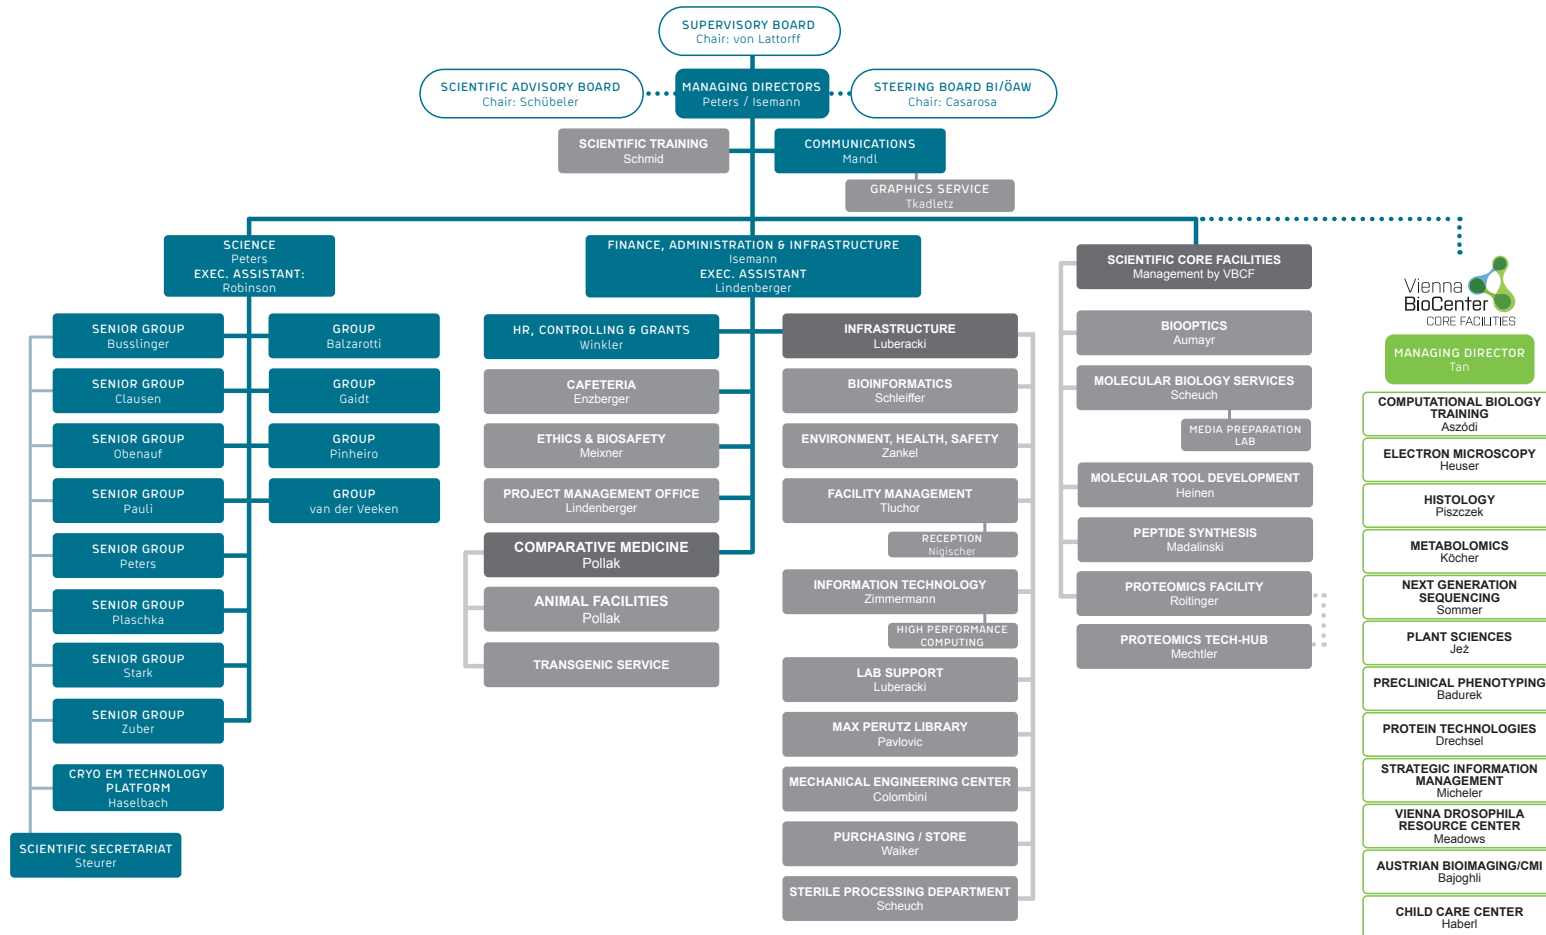

# ORGANIGRAM

Note: The departments depicted in blue are IMP only departments. The departments depicted in grey are shared between GMI, IMBA and IMP. The departments depicted with a green border are shared with the entire VBC campus.